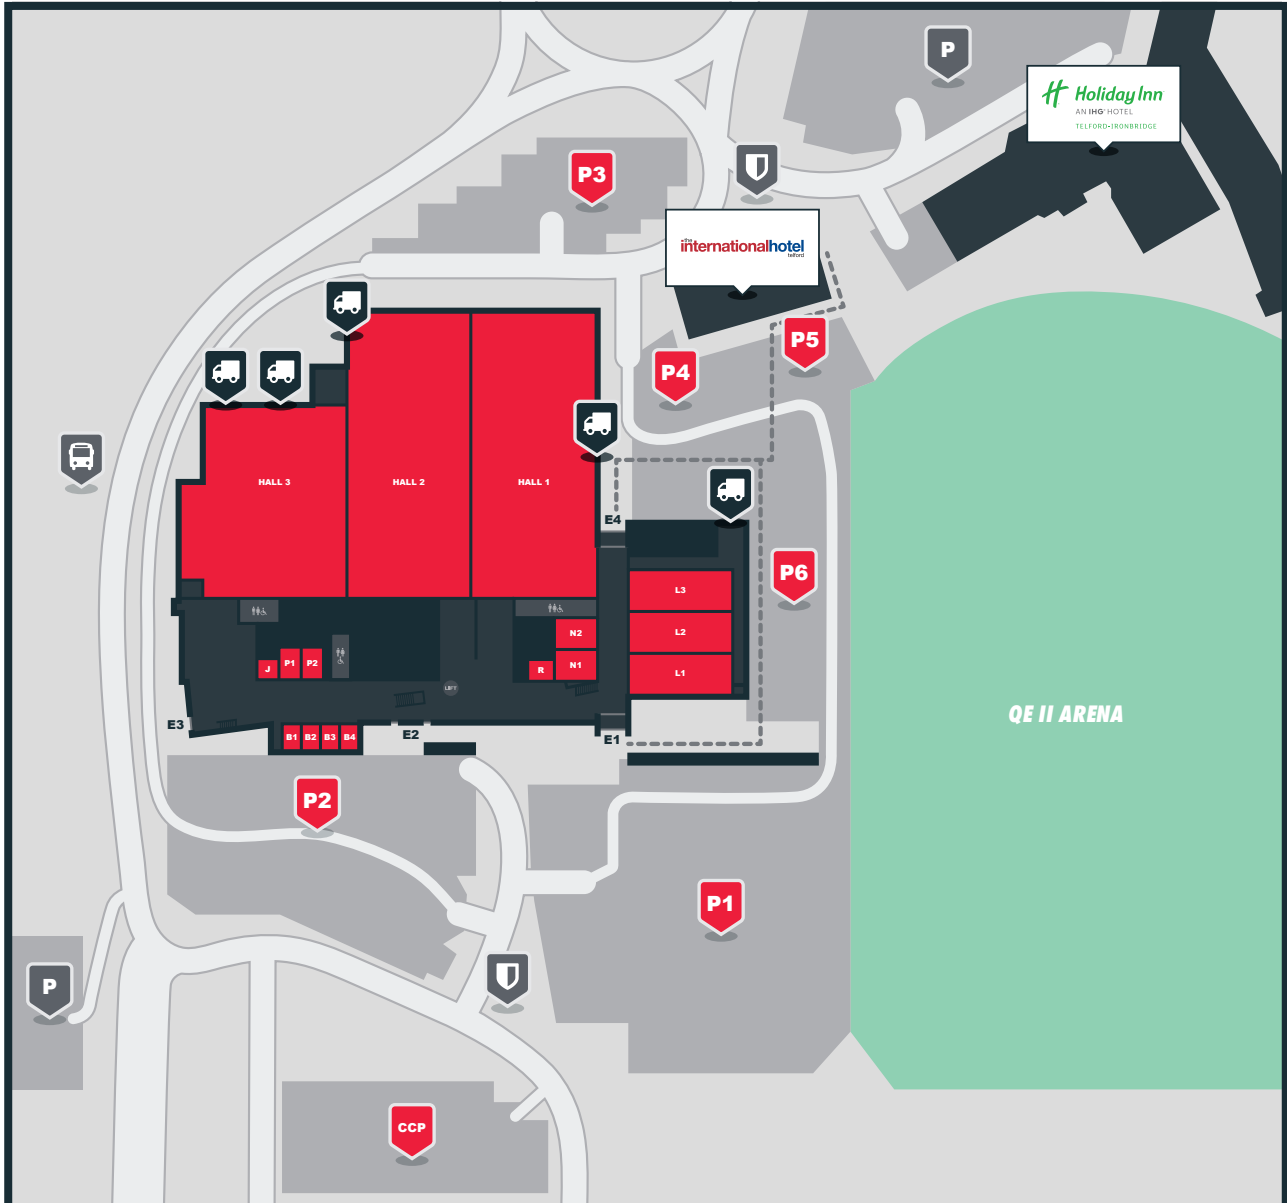

TELFORD INTERNATIONAL CENTRE ONSITE PARKING

CAR PARK	SPACES	DISABLED PARKING
Car Park 1	370	No
Car Park 2	250	Yes
Car Park 3	120	No
Car Park 4	50	Yes
Car Park 5	60	No
Car Park 6	100	No
Centre Car Park (Multi-Storey)	300	Yes

We have disabled parking spaces on Car Park 2 (adjacent to Entrances 1 & 2) and Car Park 4 (adjacent to Entrance 4).